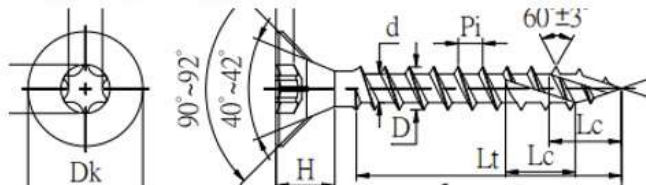

5.0-2.20X100

Ruspert 1000H 2 cartons
Zinc Plated 2 cartons

Approx. 15KG/carton

NEW Cutting !!!! Contact Now!!!!

TYCONS
www.tycons.com.tw

Approx. 15KG/carton

#08-8X2"
342 carton

Zinc CR3+
Ruspert 1500H