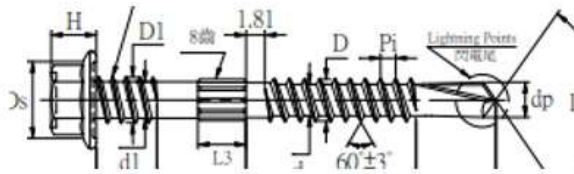

DF*	Carton quantity
4.5-13X60	2
5.0-12X45	128
4.0-1.80X45	64
4.0-1.80X60	64
4.5-2.00X60	127
6.0-11X220	40

HWHF	Carton quantity
#14#12-14X48	166

HWH A 1#	Carton quantity	note 1
4.8-2.12X25	49	RALL3005
4.8-2.12X25	31	RALL3009
4.8-2.12X38	73	RALL3005
4.8-2.12X50	55	RALL3005
4.8-2.12X50	146	RALL8017
4.8-2.12X50	53	RALL6005GREEN