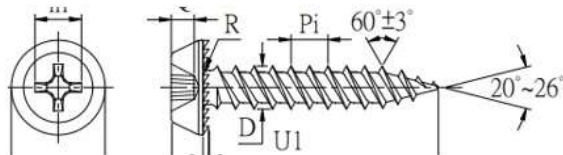

Approx. 15KG/carton
Zinc Plated

DW/Modify Truss Head	Carton quantity
4.2-15X51	98

Zinc Plated

Approx. 15KG/carton

pan framing/ fine	Carton quantity
3.5-17X11	19
#07-16X7/16	32

Approx. 15KG/carton
Grey Phosphate