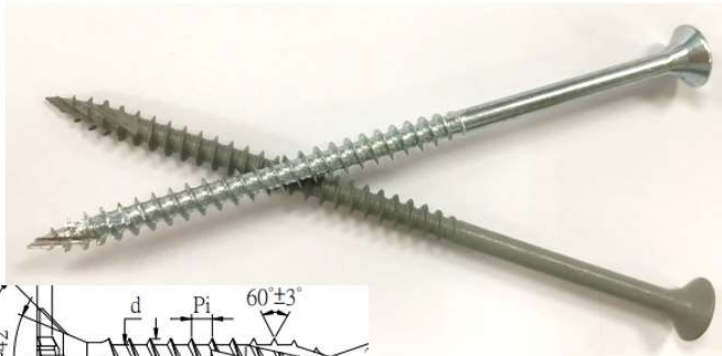

Modify Truss Head 2#	Carton quantity
4.2-1.4X16	95
4.2-1.4X32	38

Zinc Plated

Approx. 15KG/carton

modify truss head	Carton quantity
4.2-18X13	173

Black Phosphate

Approx. 15KG/carton

Approx. 15KG/carton

Ruspert 1000H 8 cartons
Zinc Plated 8 cartons