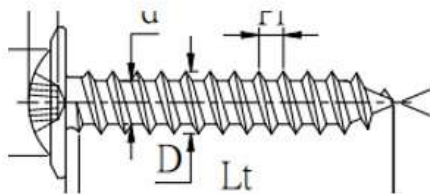

modify truss head	Carton quantity
4.2-18X13	173