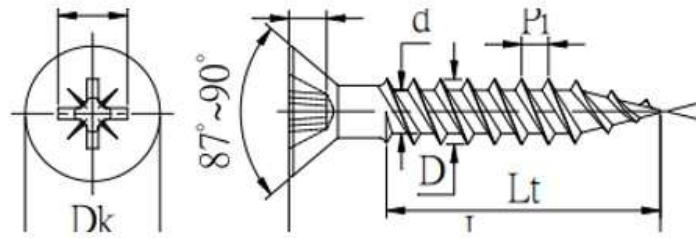

5.0-2.20X100

Ruspert 1000H 2 cartons
Zinc Plated 2 cartons

Approx. 15KG/carton

NEW Cutting !!!! Contact Now!!!!

TYCONS
www.tycons.com.tw

Approx. 15KG/carton

#08-8X2"
342 carton

Zinc CR3+
Ruspert 1500H