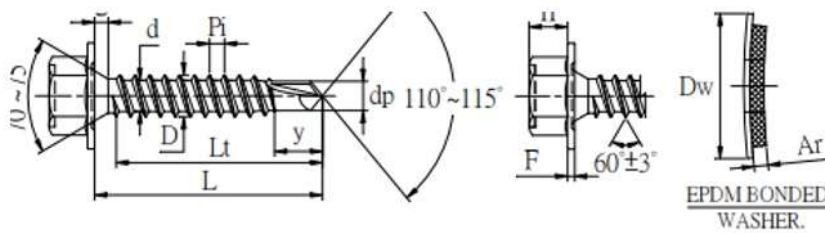

HWH A 1#	Carton quantity	note 1
4.8-2.12X25	49	RALL3005
4.8-2.12X25	31	RALL3009
4.8-2.12X38	73	RALL3005
4.8-2.12X50	55	RALL3005
4.8-2.12X50	146	RALL8017
4.8-2.12X50	53	RALL6005GREEN