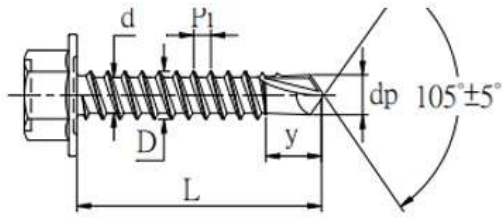

HWH B 3#	Carton quantity	note 1
4.8-1.6X19	615	Zinc
	32	RAL1015
	87	RAL6020
	159	RAL8004
	18	RAL9006