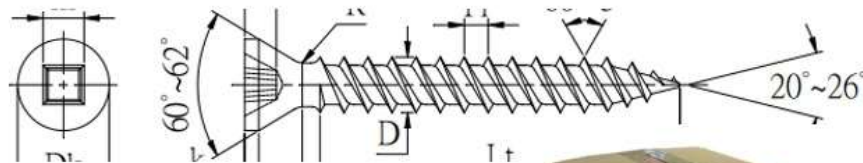

Approx. 15KG/carton
Zinc Plated

DW/Modify Truss Head	Carton quantity
4.2-15X51	98

Zinc Plated

Approx. 15KG/carton

pan framing/ fine	Carton quantity
3.5-17X11	19
#07-16X7/16	32

Approx. 15KG/carton
Grey Phosphate