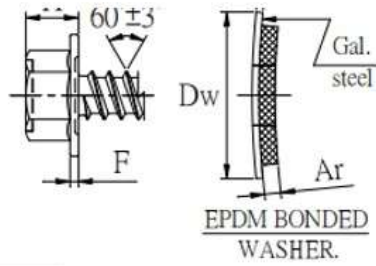

HWH B 3#	Carton quantity	note 1
4.8-1.6X19	615	Zinc
	32	RAL1015
	87	RAL6020
	159	RAL8004
	18	RAL9006