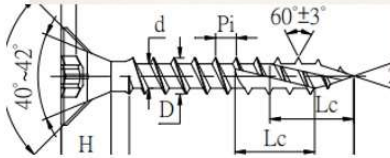

Modify Truss Head 2#	Carton quantity
4.2-1.4X16	95
4.2-1.4X32	38

Zinc Plated

Approx. 15KG/carton

modify truss head	Carton quantity
4.2-18X13	173

Black Phosphate

Approx. 15KG/carton

Approx. 15KG/carton

Ruspert 1000H 8 cartons
Zinc Plated 8 cartons